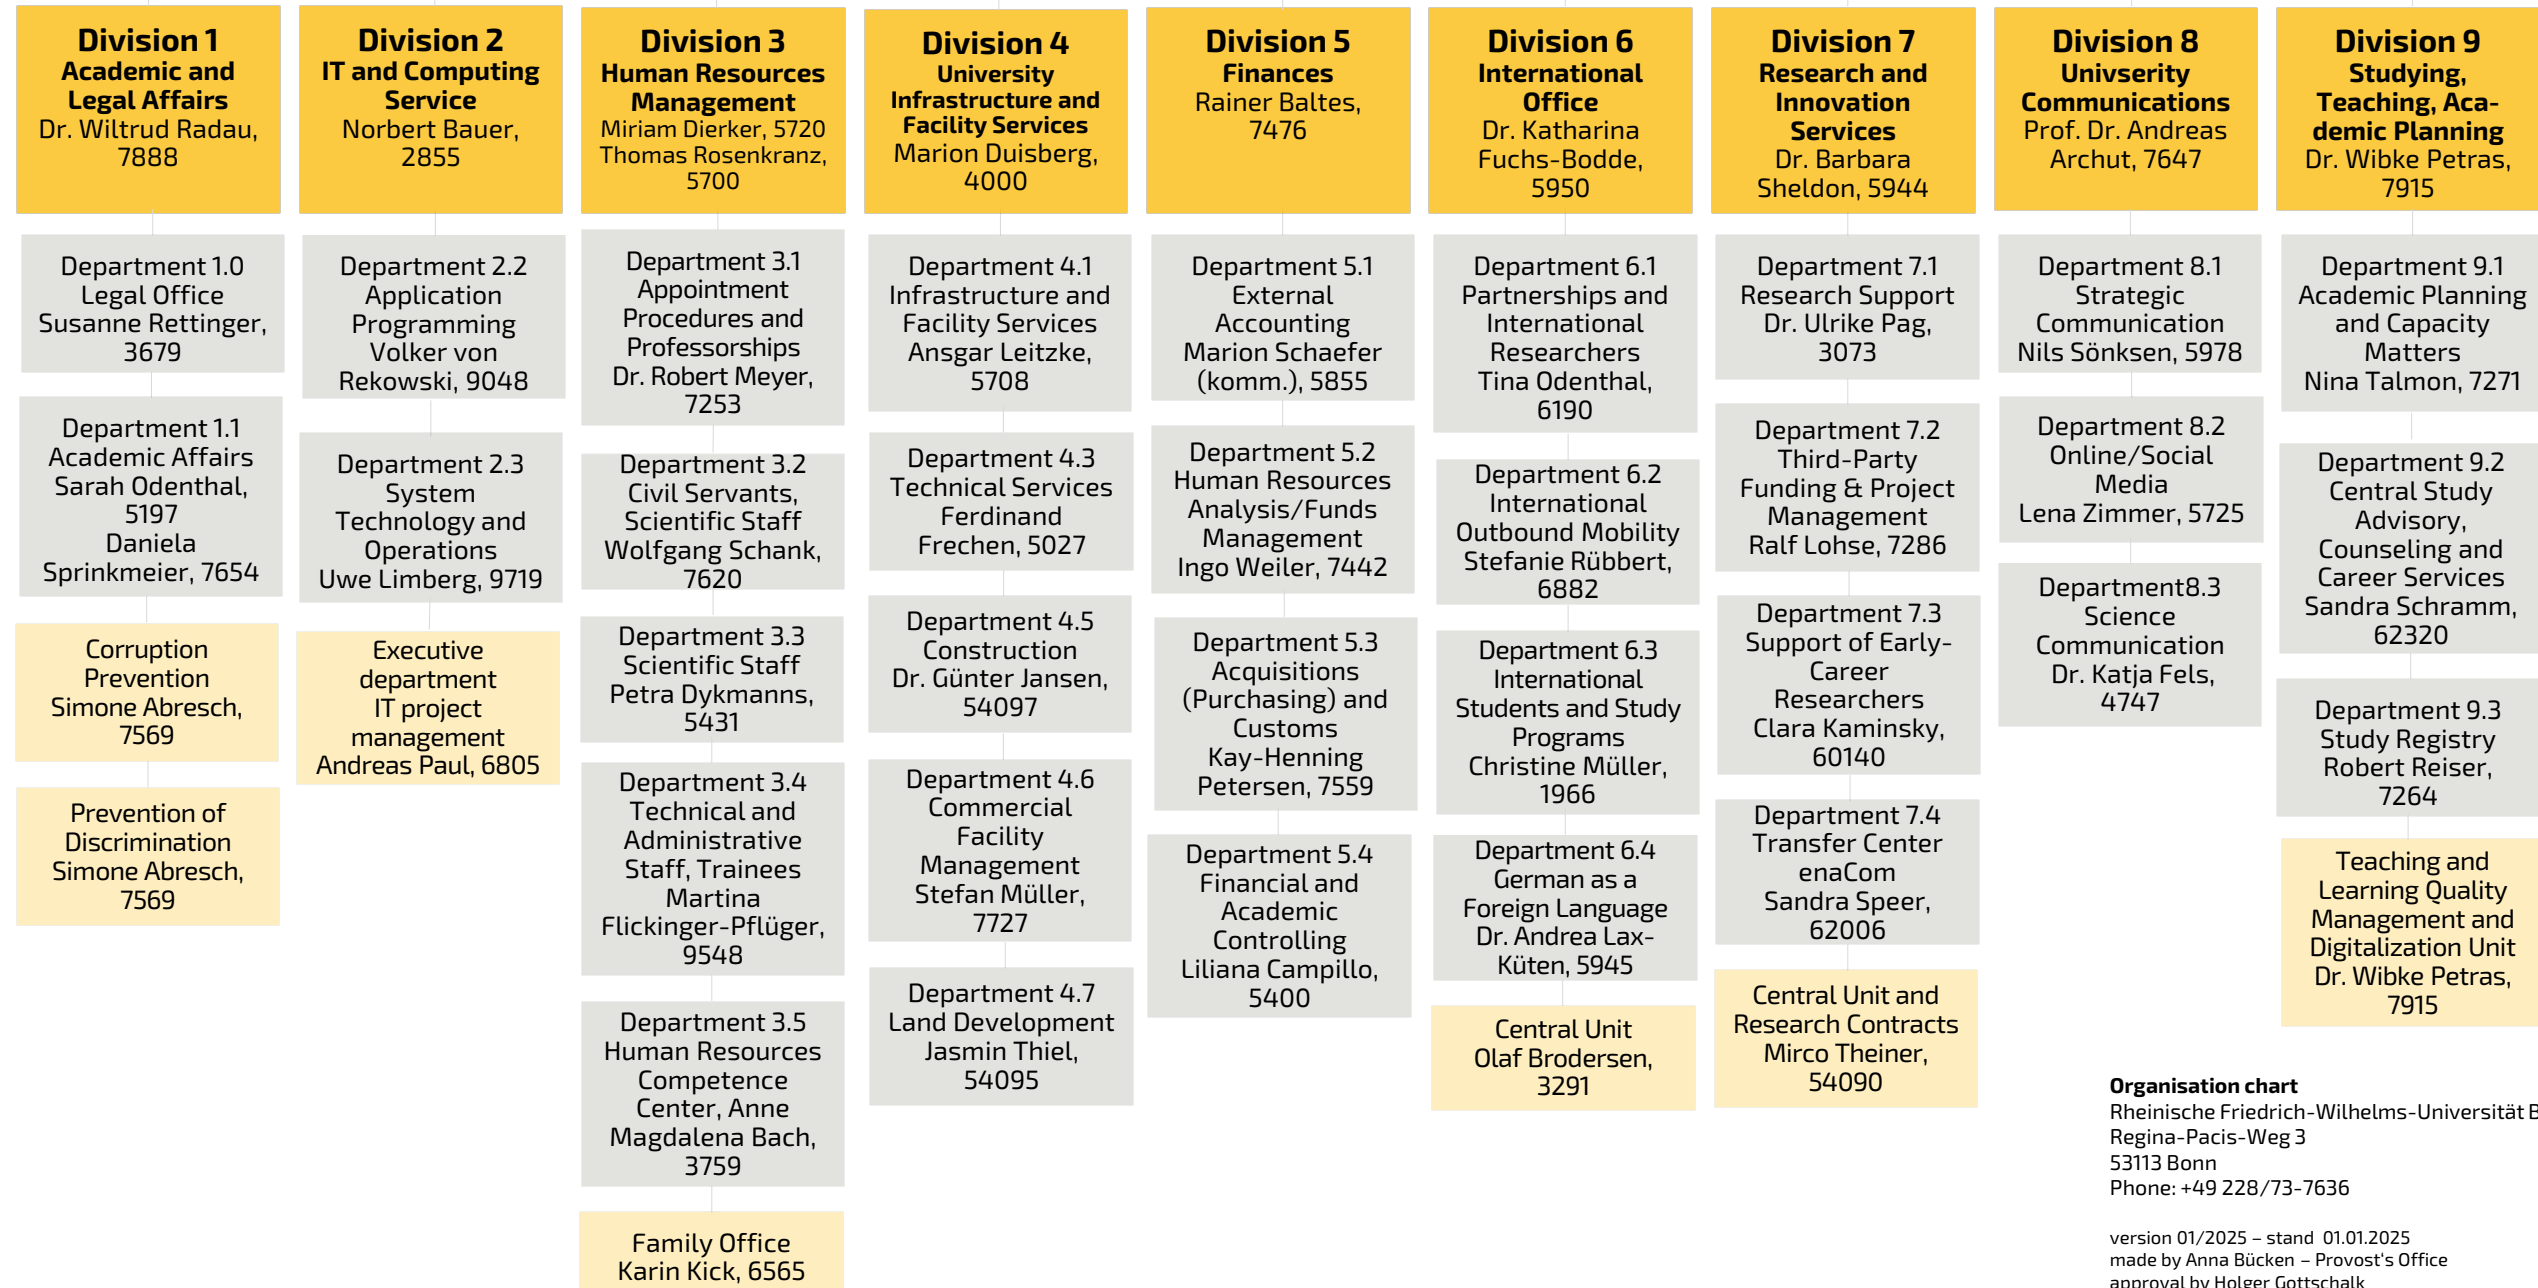

Provost
Holger Gottschalk, 7636

Vice Provost
Dr. Holger Impekoven, 4266

Provost's Office

Advisors
Leanna Franz, 68770
Jasmin Leuchtenberg, 68786

Assistants/Office
Claudia De Vincenzo, 7636
Alexandra Krüger, 4266
Anna Bücken, 60069

The "Digitalization of administrative processes" program (PDaP)
Michael Prill, 7443

E-Government/OZG Coordination
Astrid Seggewiss-Rode, 5857

University Archive
Hendrik Mechernich, 7555

University Museum
Alma Hannig, 4339

- **Executive department Endowments and Fundraising**
  Dr. Anke Peters, 7011
- **Executive department Human Resource Development, Organizational Development and Healthy Campus Bonn**
  Nicola Thiele, 1822
- **Executive department Internal Audit Unit**
  Florian Brinkmann, 7261
- **Executive department Animal Welfare**
  Johanne Krüger, 0163 7337821
- **Executive department Occupational Safety and Environmental Protection**
  Dr. Timo Röver, 5992
- **Executive department Radiation Protection**
  Dr. Marion Mohr-Andrä, 7099

Organisation chart
Rheinische Friedrich-Wilhelms-Universität Bonn
Regina-Pacis-Weg 3
53113 Bonn
Phone: +49 228/73-7636